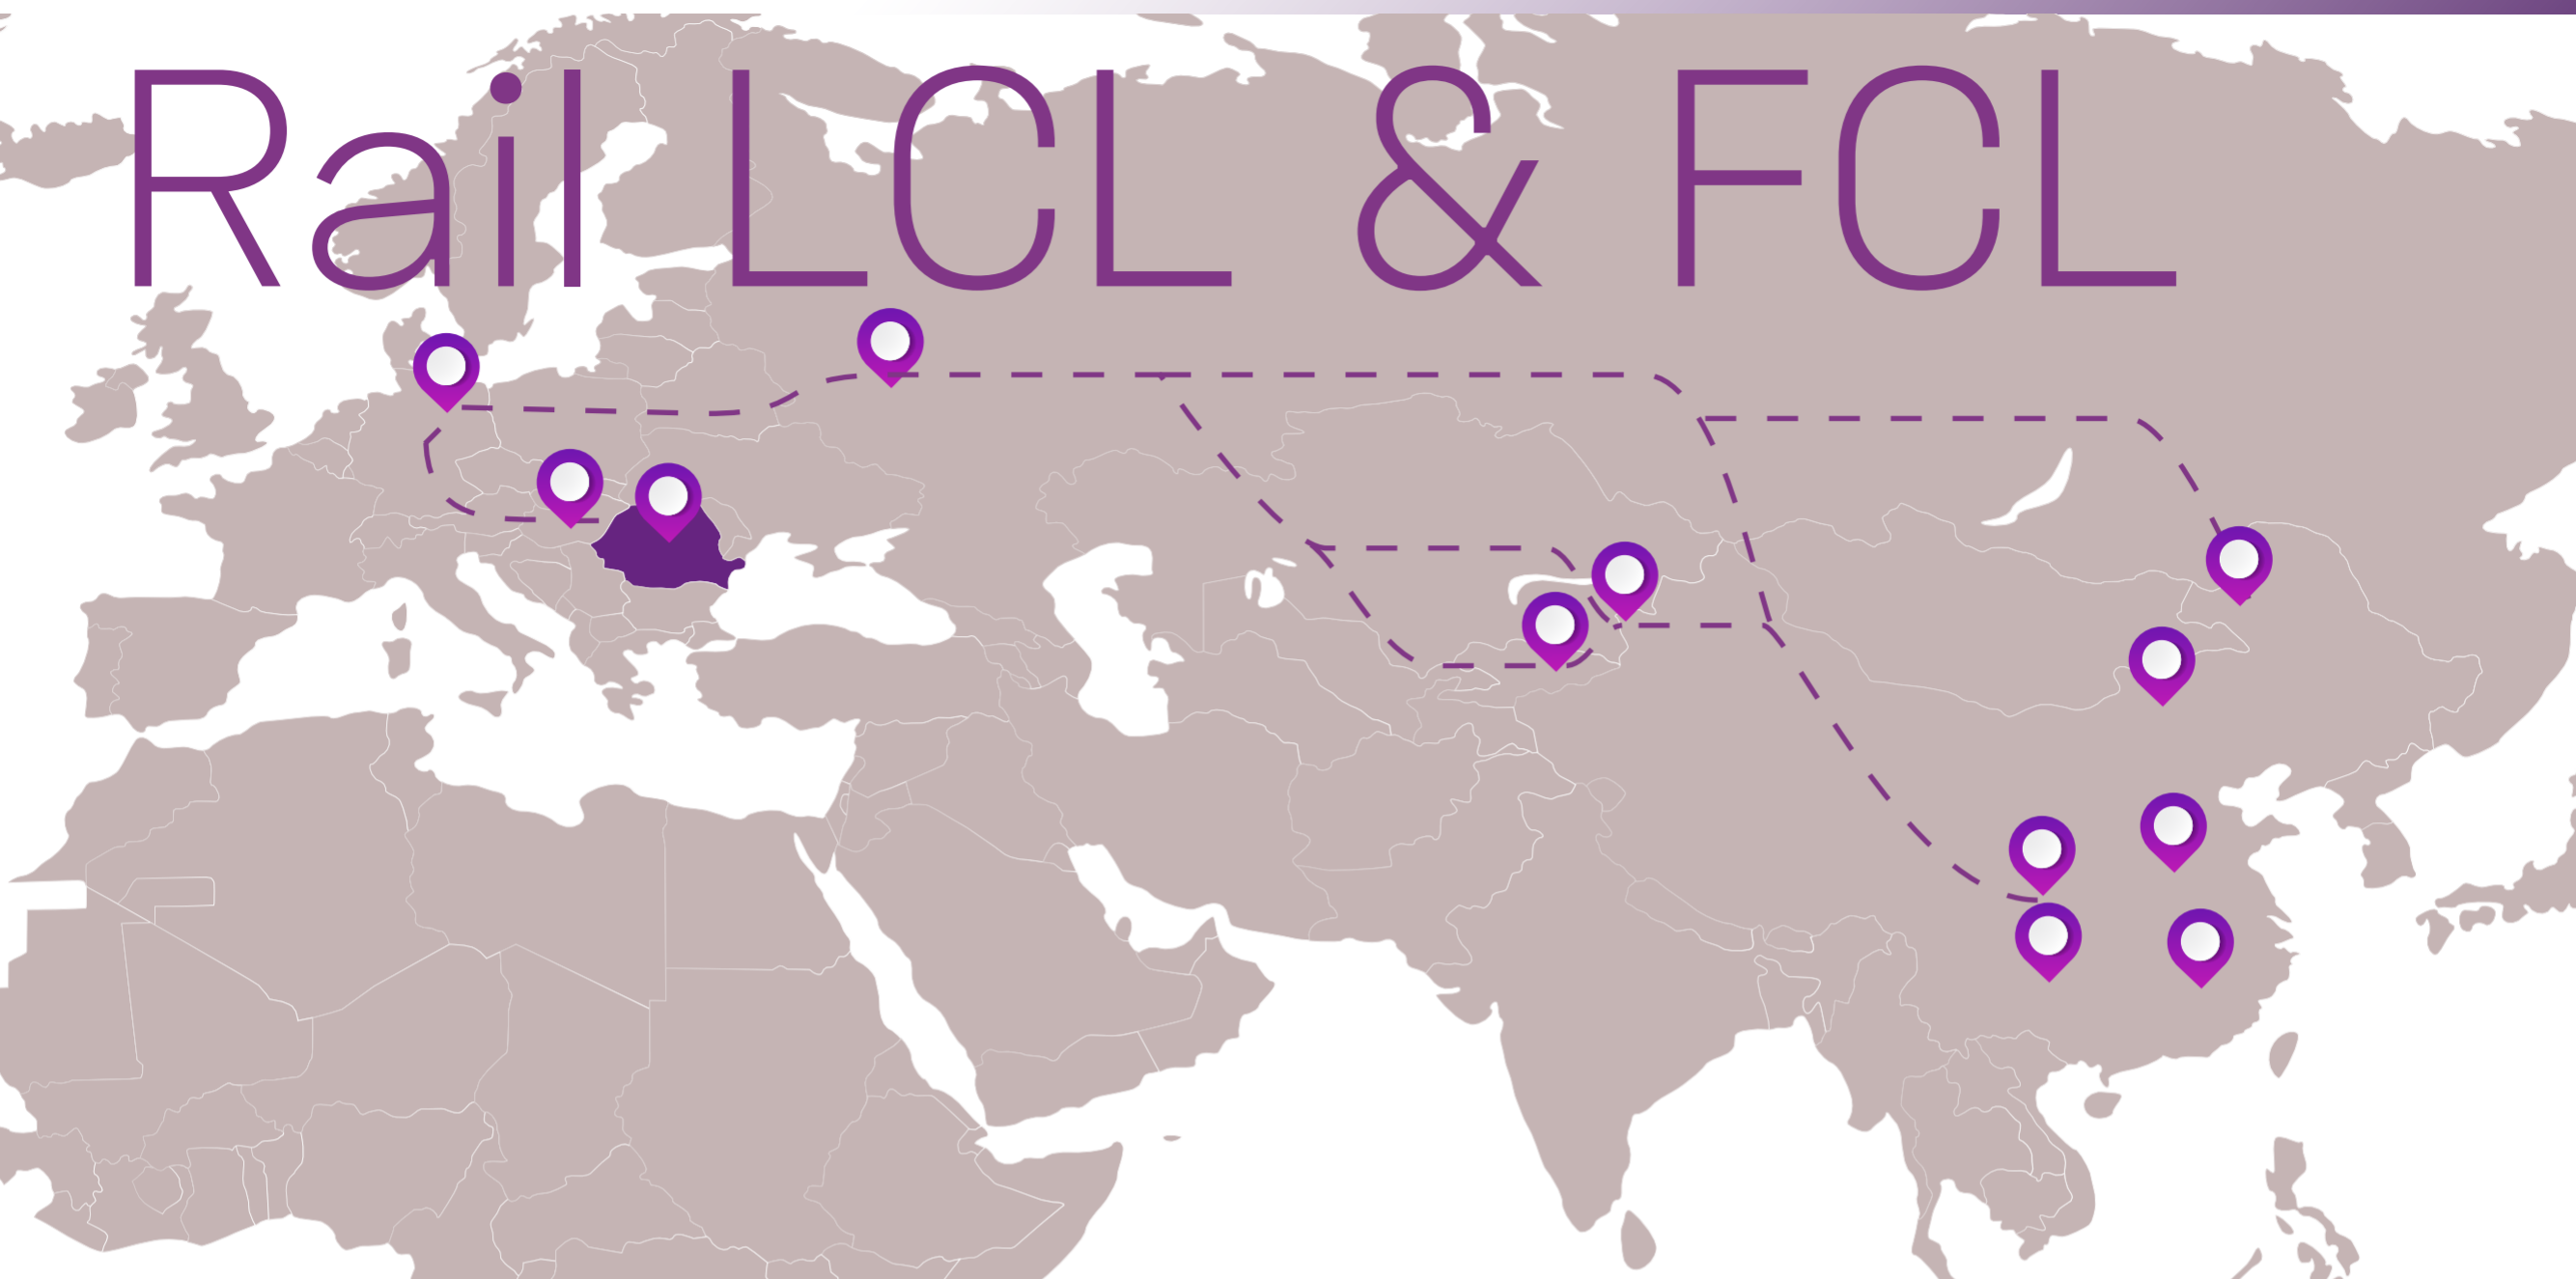

Rail LCL & FCL

+600

Shipments

+14000

CBMS

China-Europe Rail Freight Services Tailored for Your Needs

Utilizing the China-Europe Block Train rail route, we offer weekly general cargo groupage departures from Chengdu, Xi'an, and Wuhan stations, ensuring guaranteed space to Poland.

For DG goods, service is available via Suzhou station, with weekly departures to Poland, subject to proper documentation.

Our solutions include comprehensive pickup services from any location in China, smooth un-stuffing formalities in Poland, T1 issuance, and delivery to any destination in Romania via our controlled LTL service.

We also provide FCL rail services to Poland as a fast and efficient route, with containers delivered by truck to any location in Romania.

Additionally, we specialize in the Middle Corridor route via Aktau-Baku-Poti, which has become increasingly vital due to recent congestion on Russian routes. Trust our expertise to handle your rail freight needs with precision and reliability.