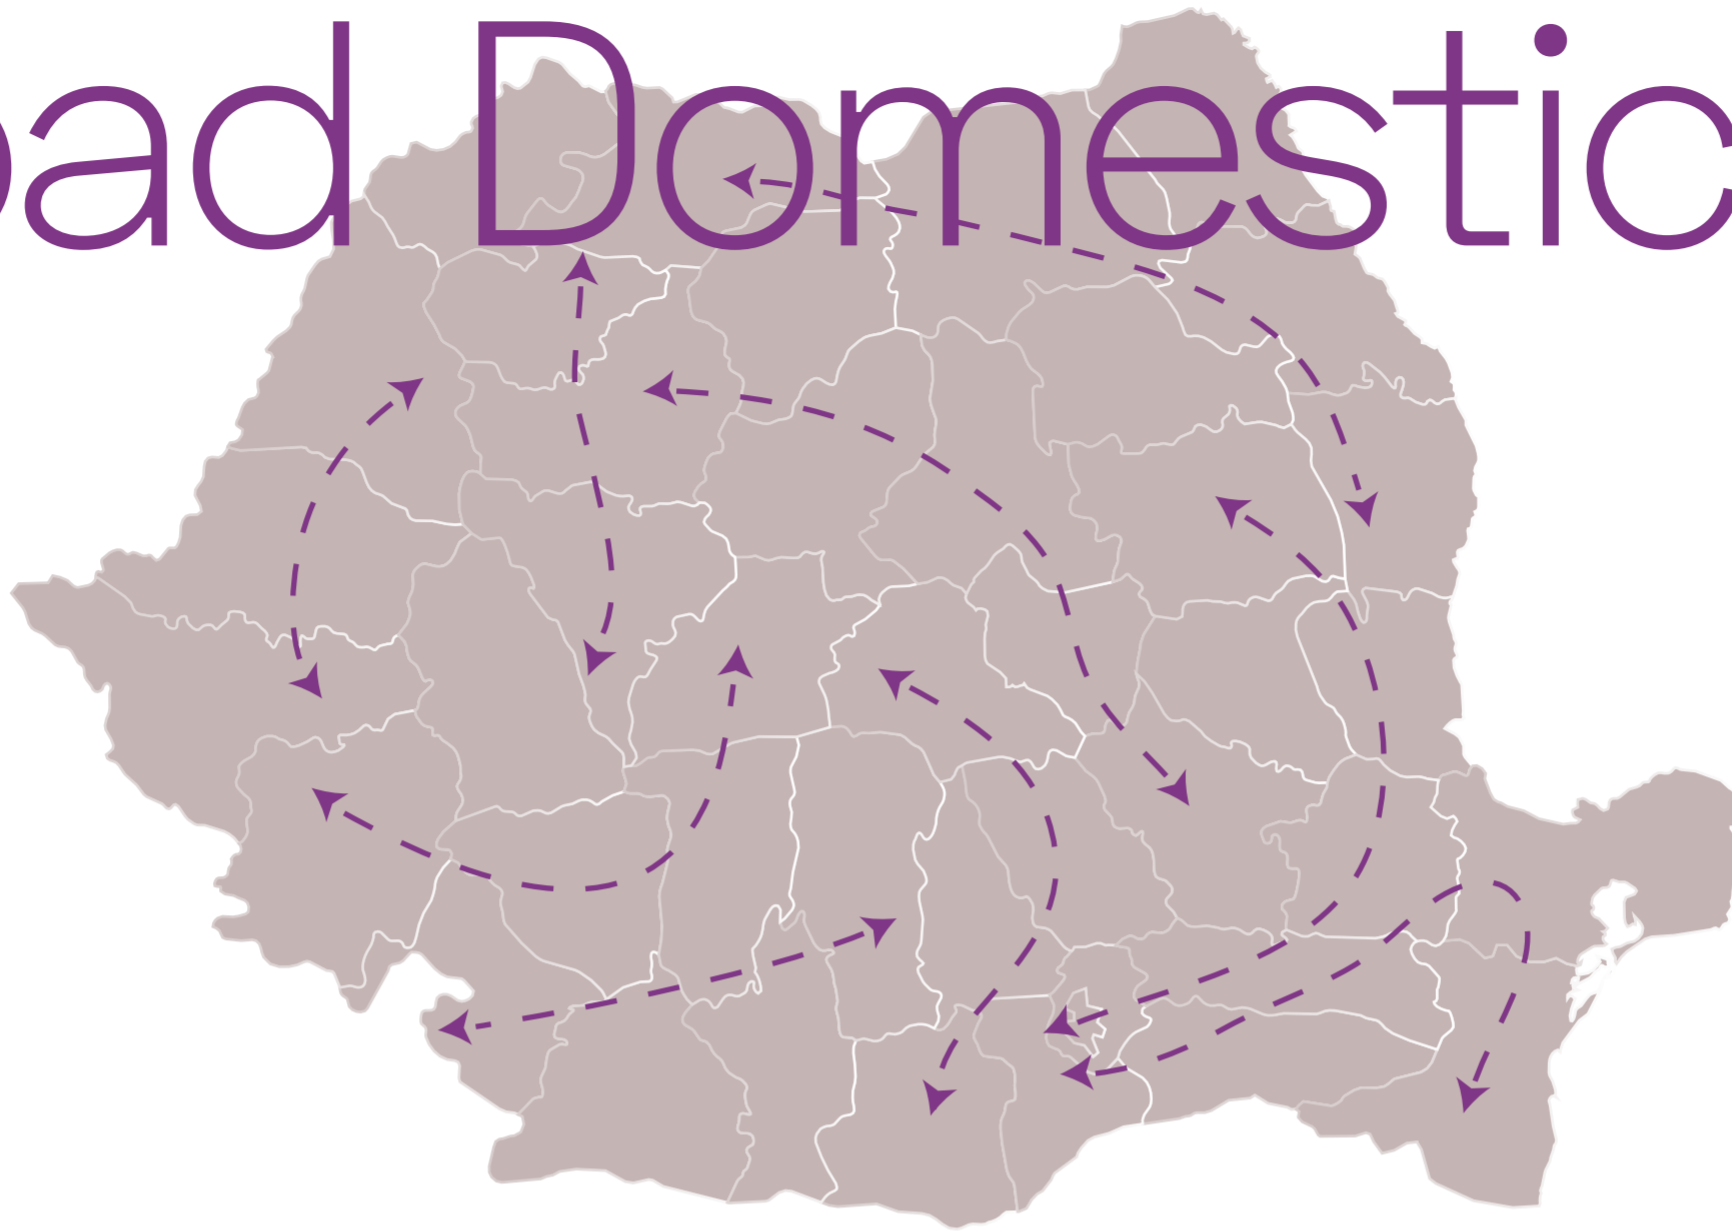

Road Domestic

+1000

Shipments

National Transport & Logistics Services

Whether you require the movement of small parcels or large freight loads ranging from **1 kg to 24 tons**, we ensure reliable and timely deliveries across the country. Our fleet includes **vans, 7.5-ton trucks, and 24-ton vehicles**, offering flexible options such as **Full Truckload (FTL), Less-than-Truckload (LTL), and Groupage services**.

For time-sensitive shipments, our **express delivery service guarantees nationwide transport within a maximum of 24 hours**, ensuring that your goods reach their destination safely and on schedule.

Beyond transportation, we provide a full suite of logistics support services, including **warehousing, professional loading and unloading, precise labeling, and secure packaging**.