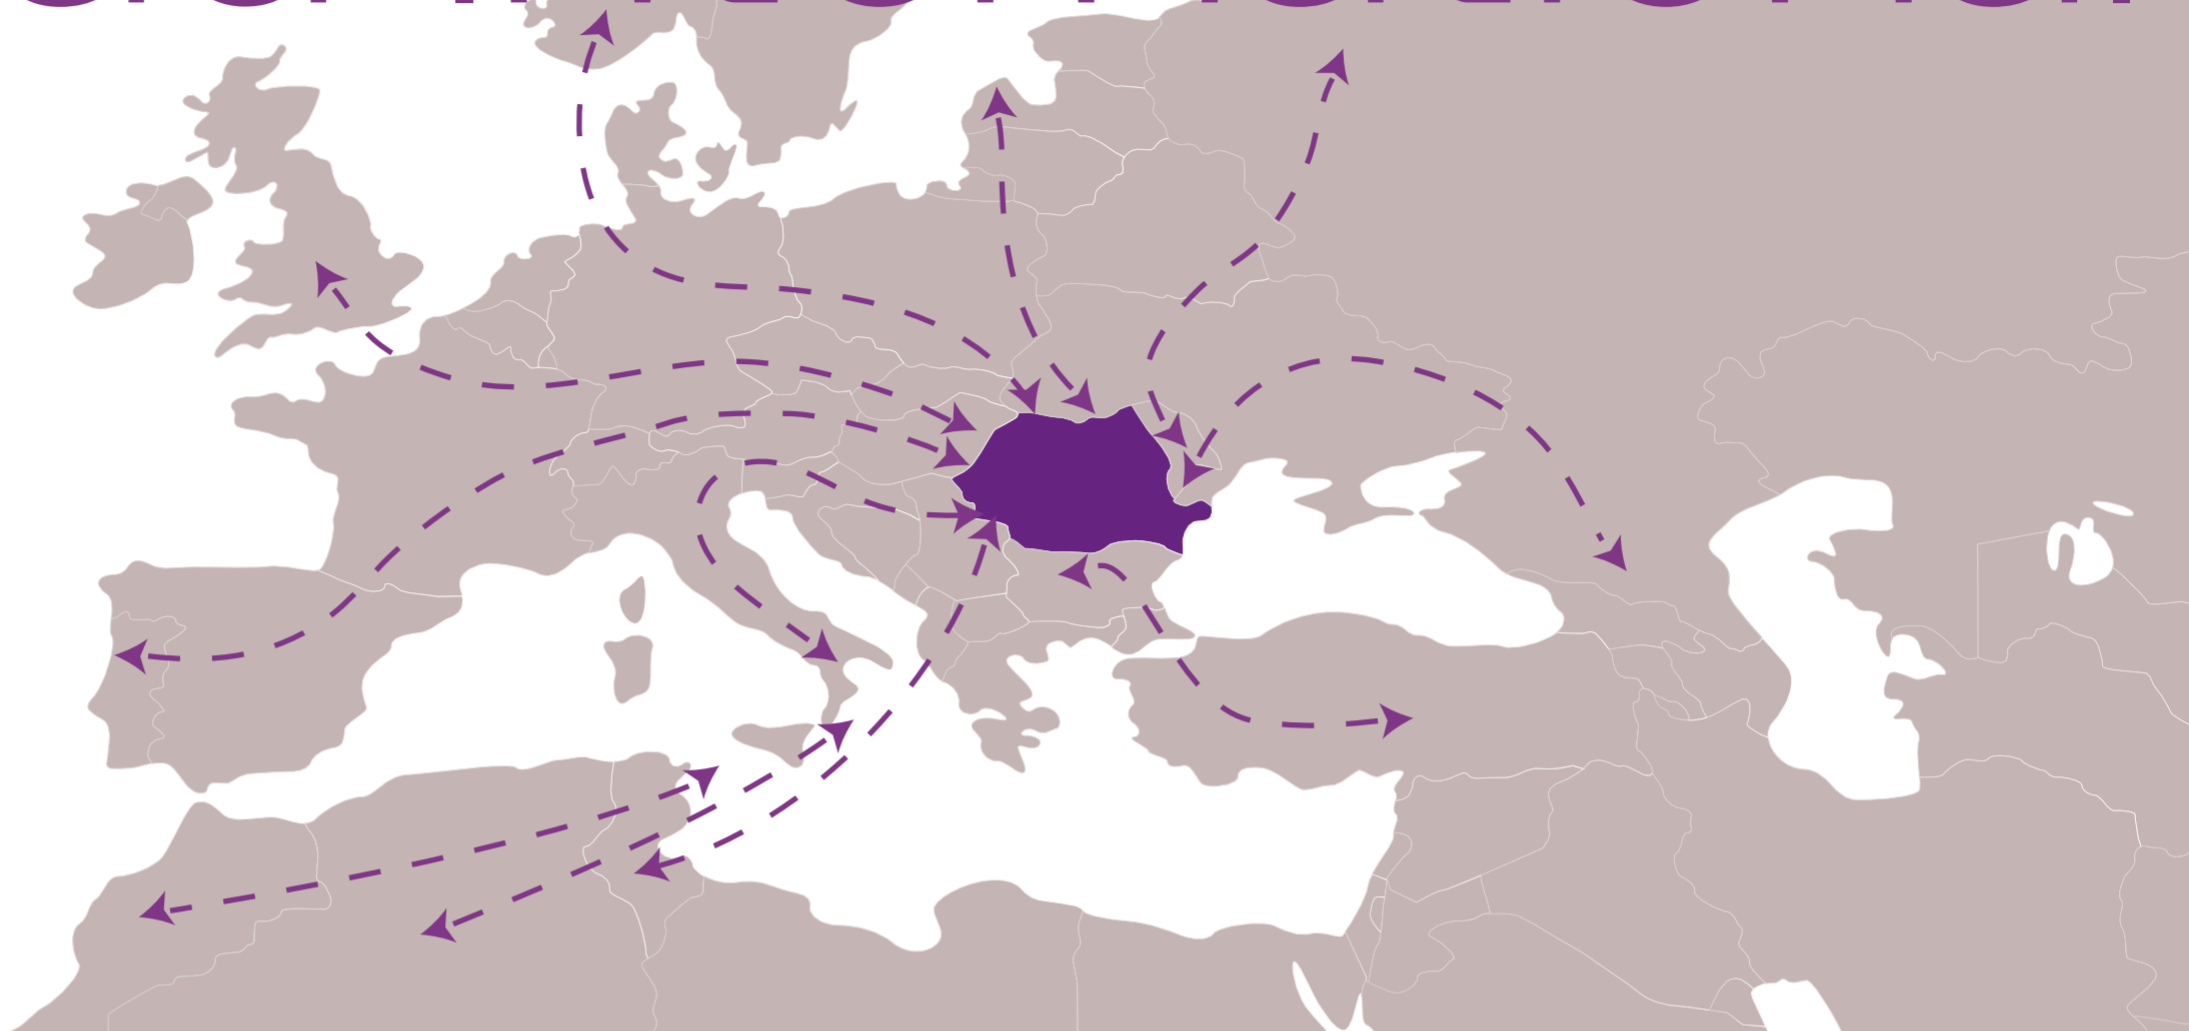

Road International

+4500

Shipments

FTL / LTL / Groupage – to/from any place in Romania from/to any place in Europe (including UK, TR, MT, CY, MKD, ALB, BIH, UKR, MD)

For shipments to/from UK we can offer customs formalities, 24/7, with LRN and GMR issuing in the GVMS system!

We provides reliable full truckload (FTL) and groupage transport solutions, ensuring seamless and efficient freight connections between Romania and Morocco, in both directions.

Cross docking, warehousing, labelling, packaging, import-export customs operations, transfer documents can also be offered!

3.5 tons fleet, covering import / export operations, in fast door to door mode, on 24/7 availability. Possibility of status at every 2 hours (GPS location, status with time left until delivery, km from loading, km to unloading).